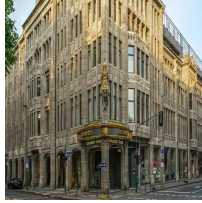

Satellite Office Düsseldorf

Working worlds are changing – a fact that the owners of Satellite Office already recognised back in 1997. Their response was to create a range of luxurious work and conference spaces in premium locations in the big metropolises, available for flexible rental periods. Offices in Berlin, Hamburg, Munich and Zurich were the first Satellites in orbit. Düsseldorf has also had its own Satellite since March 2018. Housed in a historical building on Königsallee, Satellite Office has space for small events, confidential talks, exclusive meetings and conferences. The property has a discreet business club atmosphere with focused work going on in the silent co-working zones, and negotiations taking place in the fireside lounges. In such an exclusive space, cutting-edge conference technology is, naturally, matter of course.

- Number of event rooms: **4**
- Number of persons in the largest room in row seating: **25**
- Distance to city center: **0.2 km**

Capacities of the event rooms

Name of the room	m ²	Seating variations			Daylight
					
Königsallee	50	20	30	yes	
fireplace lounge	27	8	6	15	yes
day office	24	5	10	yes	
lounge	80	30	60	80	yes